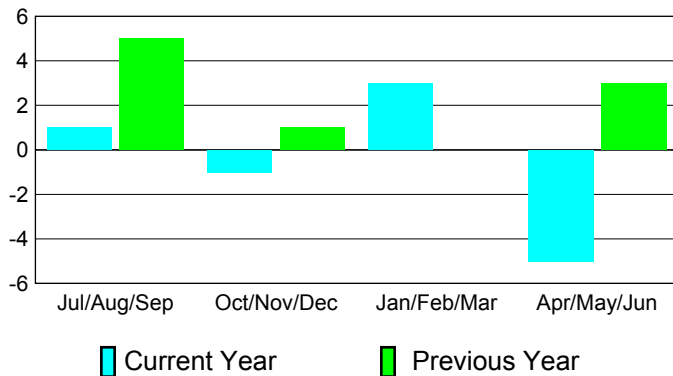

2010-2011 GMT Reports for District (or Undistricted) **District 323 H1**

GMT: **KAMLESH JAIN**

Location: **INDIA**

GMT CA: **6**

CLUBS

Club Results
2010-2011

Clubs
2009-2010

Month	New Club Goal	Actual New Clubs	Actual Dropped Clubs	Gain/Loss of Clubs	Gain/Loss of Clubs
Jul/Aug/Sep	0	4	-3	1	5
Oct/Nov/Dec	0	2	-3	-1	1
Jan/Feb/Mar	0	1	2	3	0
Apr/May/June	0	0	-5	-5	3
Totals	0	7	-9	-2	9

Club Results 2010-2011

Goal, New, Dropped, Gain/Loss

Comparison of Club Gain/Loss

Current Year Compared to the Previous Year

YTD Status Quo Clubs 2010-2011

Status Quo Clubs Compared to Status Quo Members

MEMBERSHIP