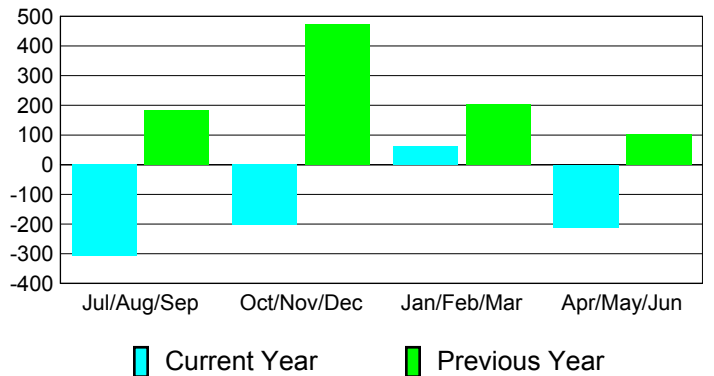

Membership Results
2010-2011

Membership
2009-2010

Month	Net Memb Goal	Actual New Memb	Actual Dropped Memb	Gain/Loss of Memb	Gain/Loss of Memb
Jul/Aug/Sep	0	165	-473	-308	183
Oct/Nov/Dec	0	89	-292	-203	472
Jan/Feb/Mar	0	146	-83	63	205
Apr/May/June	0	48	-260	-212	102
Totals	0	448	-1108	-660	962

Membership Results 2010-2011

Goal, New, Dropped, Gain/Loss

Comparison of Membership Gain/Loss

Current Year Compared to the Previous Year

Gender Comparison 2010-2011

Jul/Aug/Sep

Oct/Nov/Dec

Jan/Feb/Mar

Apr/May/June

Male

Female