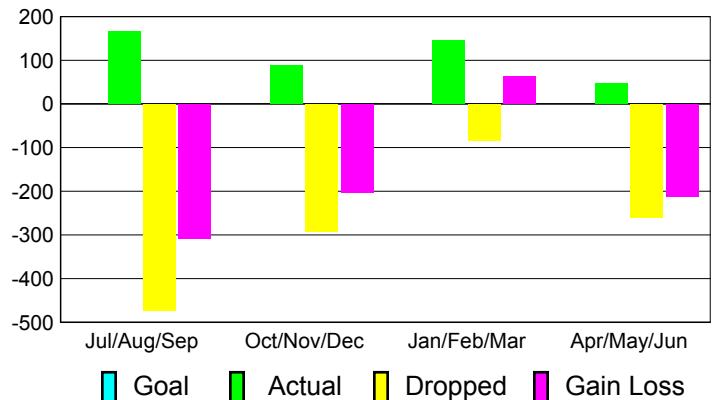

Membership Results 2010-2011

Goal, New, Dropped, Gain/Loss

Comparison of Membership Gain/Loss

Current Year Compared to the Previous Year