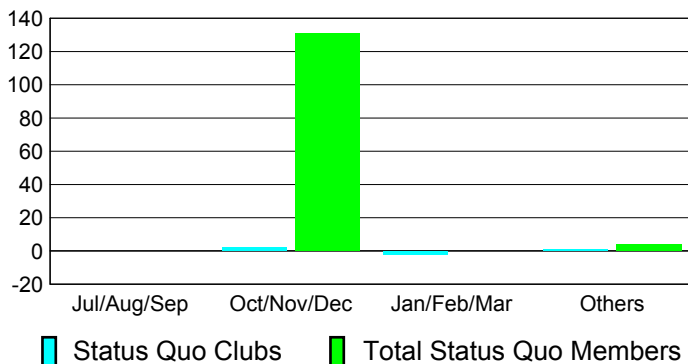

Club Results 2010-2011

Goal, New, Dropped, Gain/Loss

Comparison of Club Gain/Loss

Current Year Compared to the Previous Year

YTD Status Quo Clubs 2010-2011

Status Quo Clubs Compared to Status Quo Members

MEMBERSHIP

Membership Results
2010-2011

Membership
2009-2010

Month	Net Memb Goal	Actual New Memb	Actual Dropped Memb	Gain/Loss of Memb	Gain/Loss of Memb
Jul/Aug/Sep	0	165	-473	-308	183
Oct/Nov/Dec	0	89	-292	-203	472
Jan/Feb/Mar	0	146	-83	63	205
Apr/May/June	0	48	-260	-212	102
Totals	0	448	-1108	-660	962