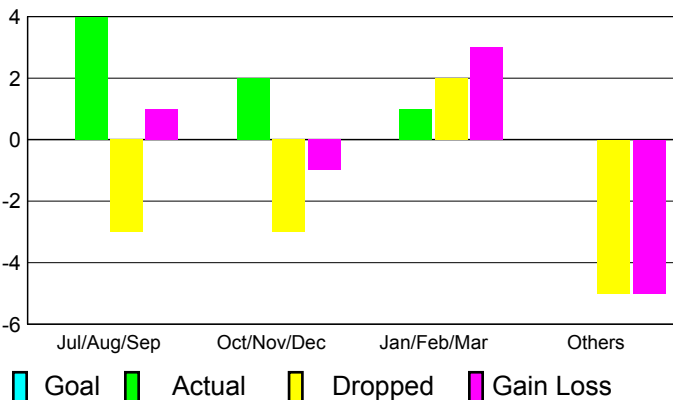

2010-2011 GMT Reports for District (or Undistricted) **District 323 H1**

GMT: **KAMLESH JAIN**

Location: **INDIA**

GMT CA: **6**

CLUBS

Club Results
2010-2011

Clubs
2009-2010

Month	New Club Goal	Actual New Clubs	Actual Dropped Clubs	Gain/Loss of Clubs	Gain/Loss of Clubs
Jul/Aug/Sep	0	4	-3	1	5
Oct/Nov/Dec	0	2	-3	-1	1
Jan/Feb/Mar	0	1	2	3	0
Apr/May/June	0	0	-5	-5	3
Totals	0	7	-9	-2	9

Club Results 2010-2011

Goal, New, Dropped, Gain/Loss

Comparison of Club Gain/Loss

Current Year Compared to the Previous Year

YTD Status Quo Clubs 2010-2011

Status Quo Clubs Compared to Status Quo Members

MEMBERSHIP